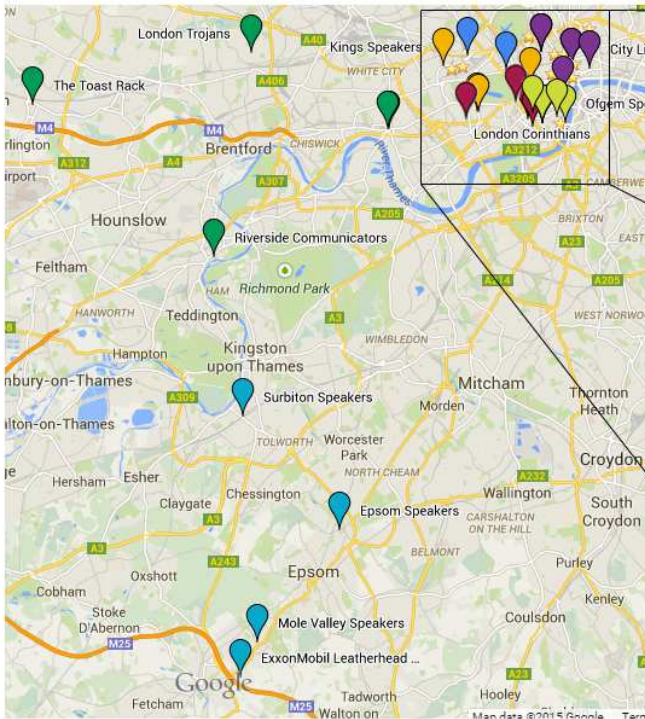

# District 91 Division B Realignment Proposal for 2015-2016 Toastmasters Year

Division B Overview

Division B Central

- Area 6
- Area 8
- Area 9
- Area 29
- Area 45
- Area 52
- Area 53

## Summary of Division B changes:

**Areas 45 and 52: combine and split into 3**  
 Society Speakers moves from Division L Area 34 to its area of operation  
 Experience French moves from Division L Area 33 to its area of operation  
 Ofgem moves to its area of operation, Area 6  
 Speak Out moves from Division L Area 47 to its area of operation

**Area 6: splits into 2**  
 Ofgem moves from Area 52 to its area of operation

**Area 53**  
 LBM Speakers wind down

**Area 45**

Early Bird Speakers  
Covent Garden Speakers  
City Limits  
Society Speakers  
Whitehall Speakers

**Area 53**

Epsom Speakers Club  
Mole Valley Speakers Club  
Surbiton Speakers Club  
ExxonMobil Leatherhead Toastmasters Club